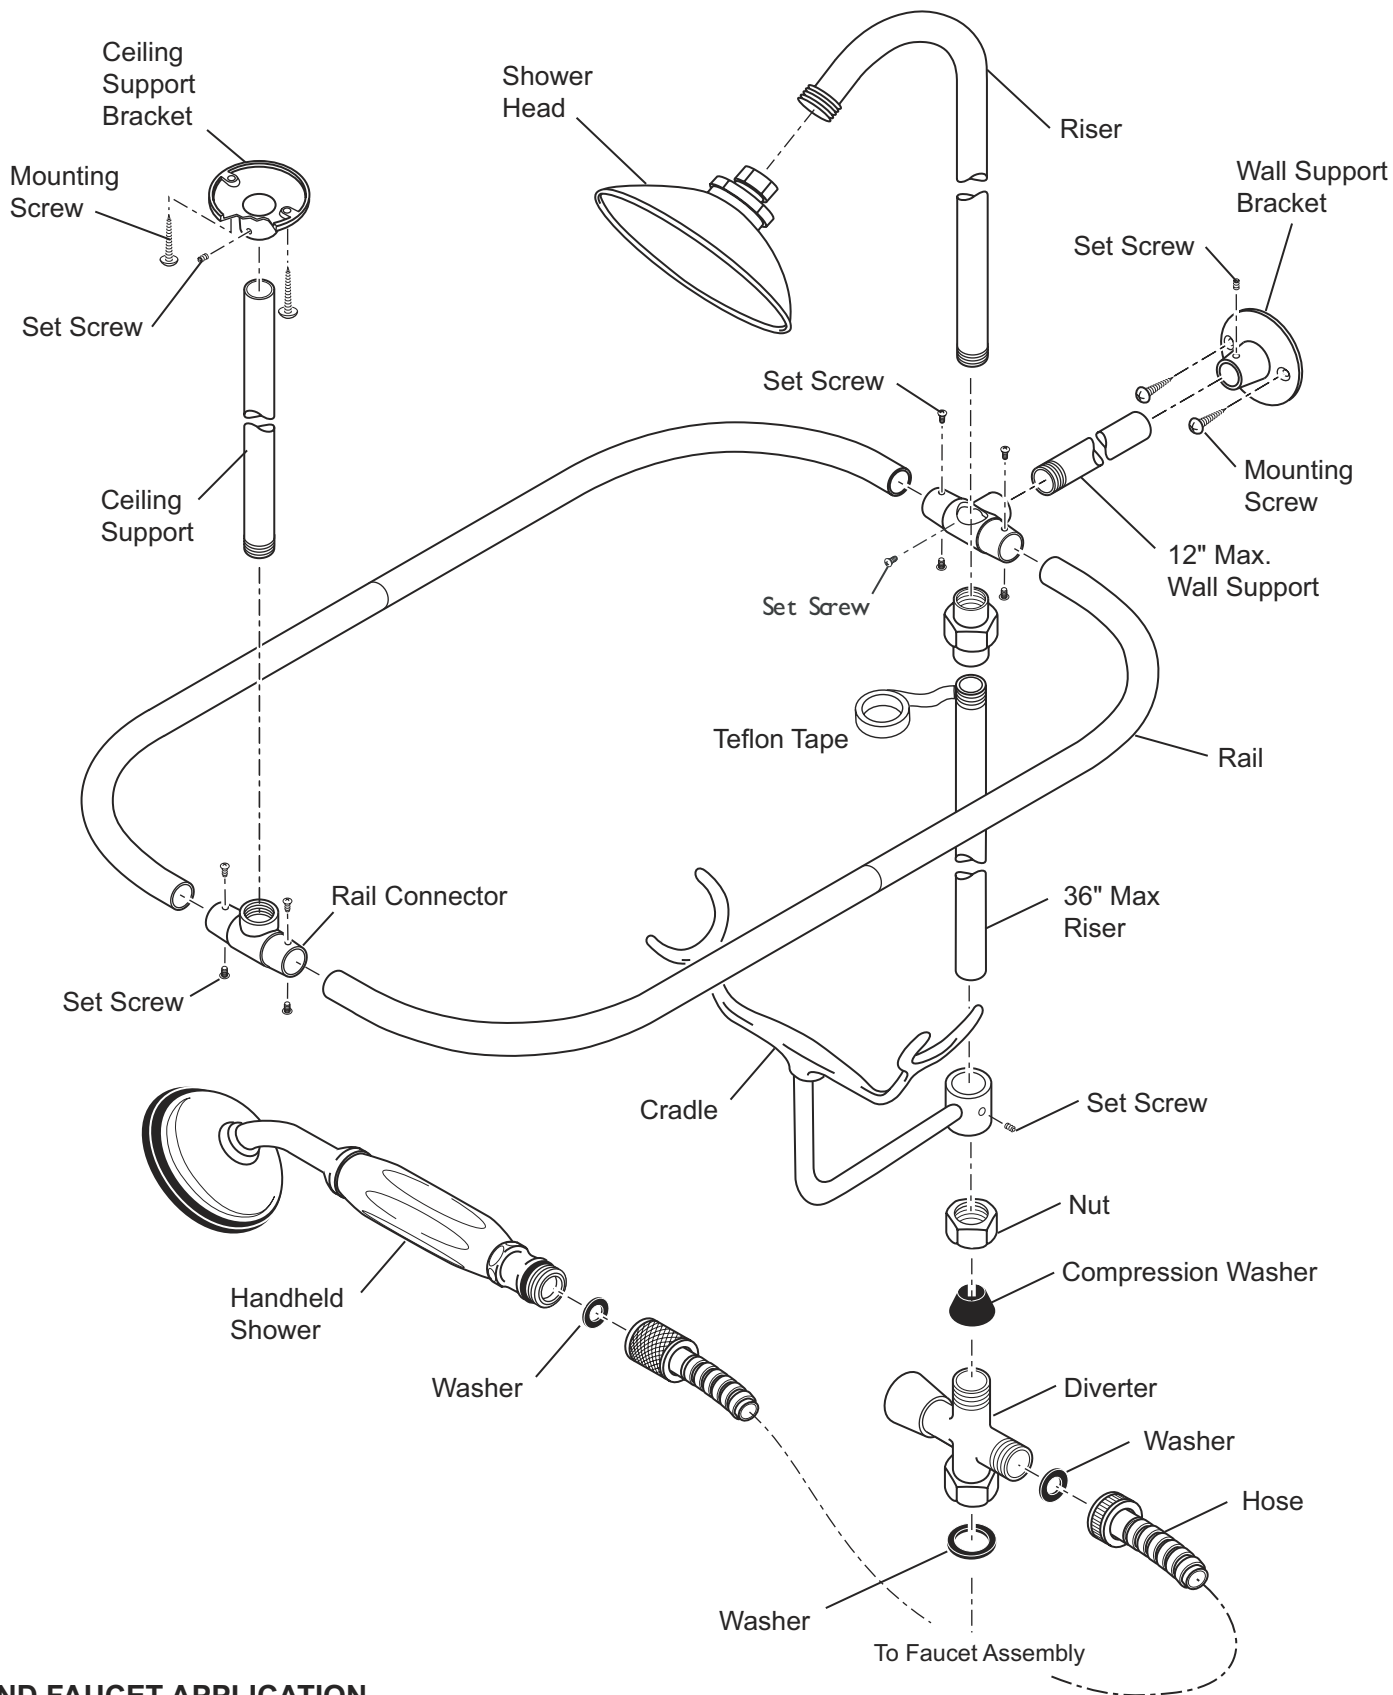

4210/4220/4230 Shower Assy.

American Bath Factory
MAKING QUALITY BATH PRODUCTS SINCE 1984

ASSEMBLY DIAGRAM

**END FAUCET APPLICATION
WHTI HANDSHOWER**