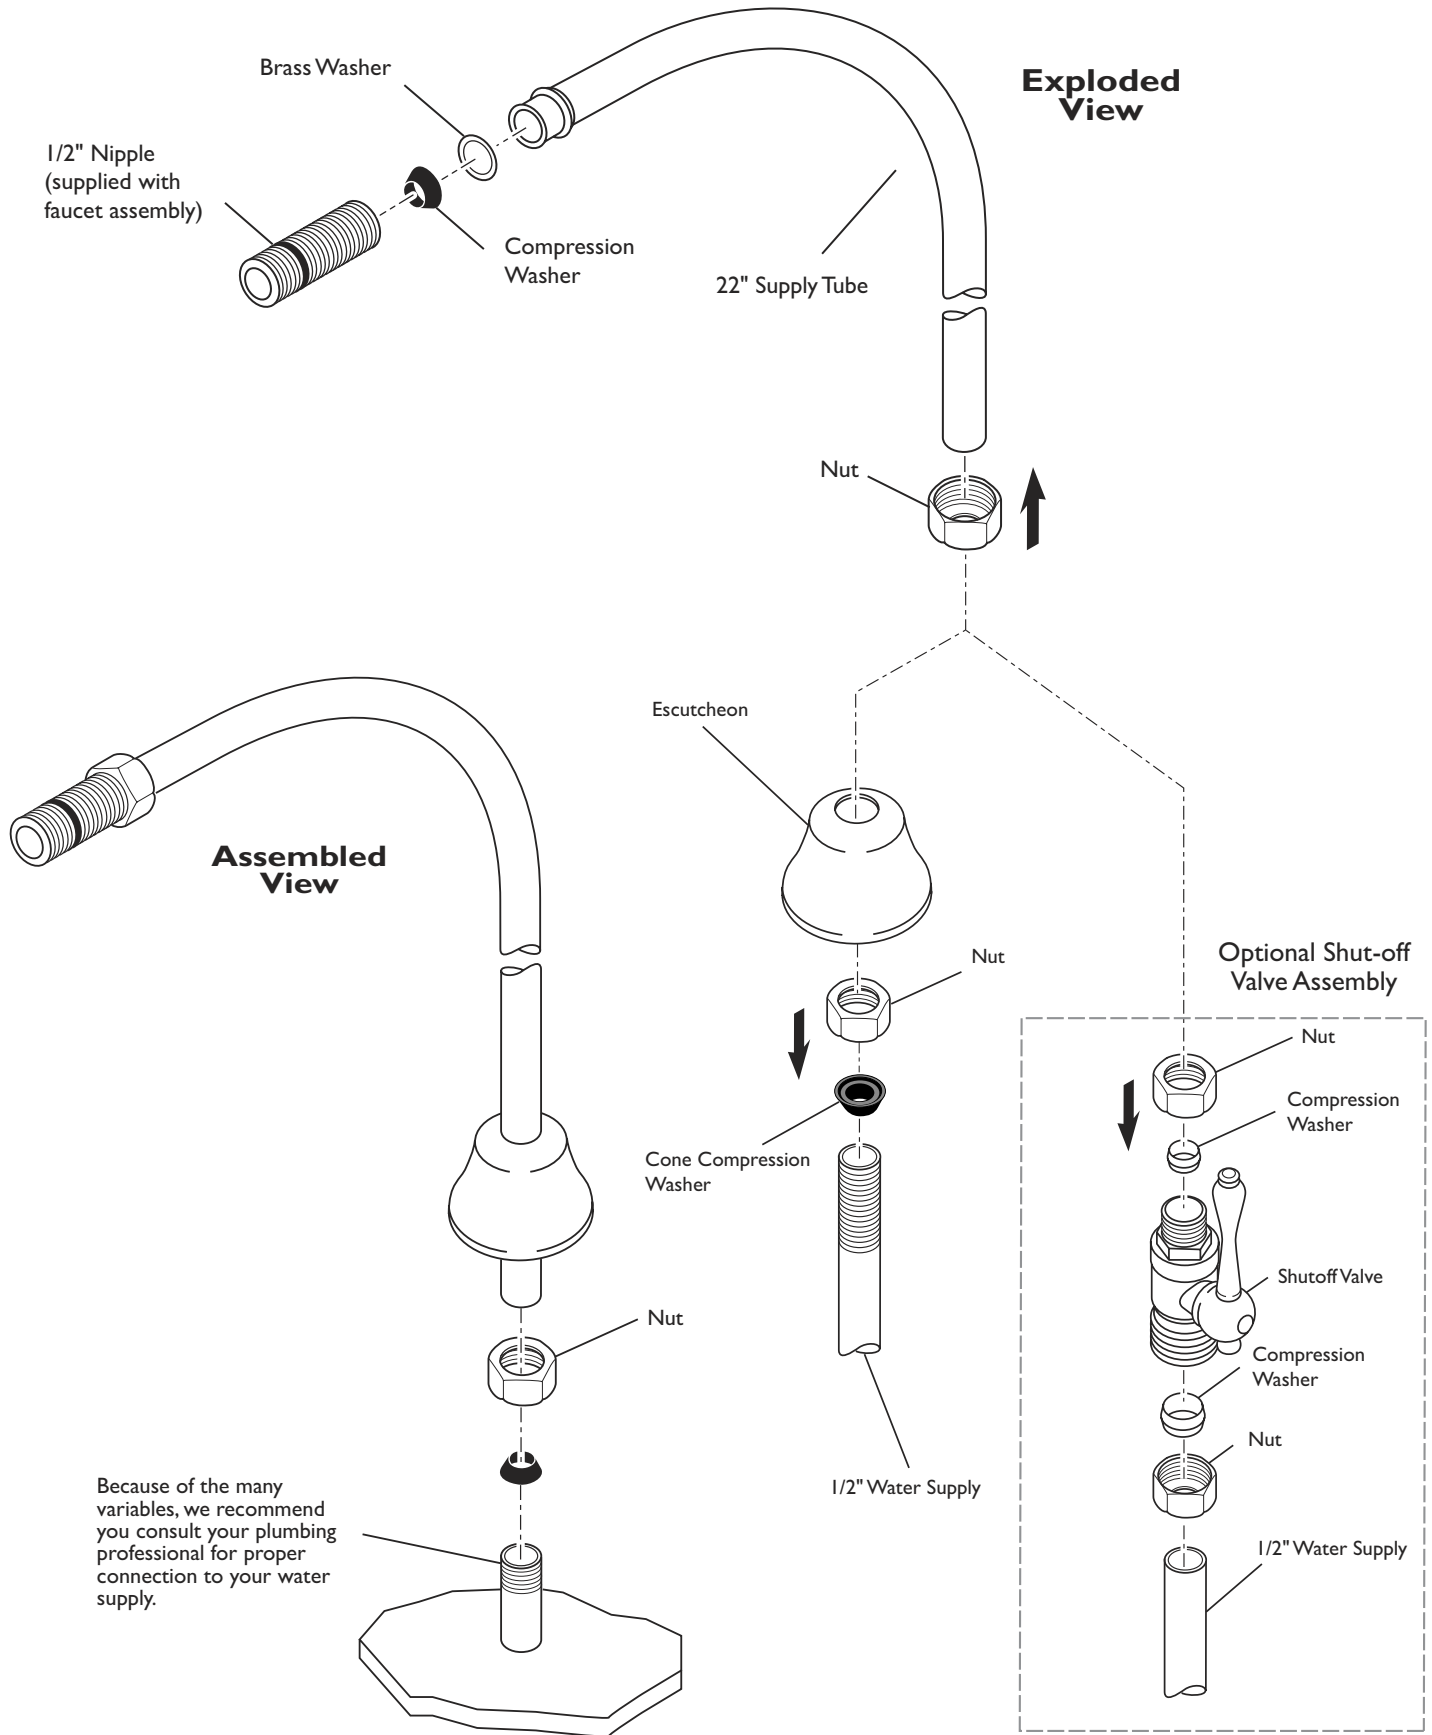

90° Single Offset Supply Lines

American Bath Factory

MAKING QUALITY BATH PRODUCTS SINCE 1984

Because of the many variables, we recommend you consult your plumbing professional for proper connection to your water supply.